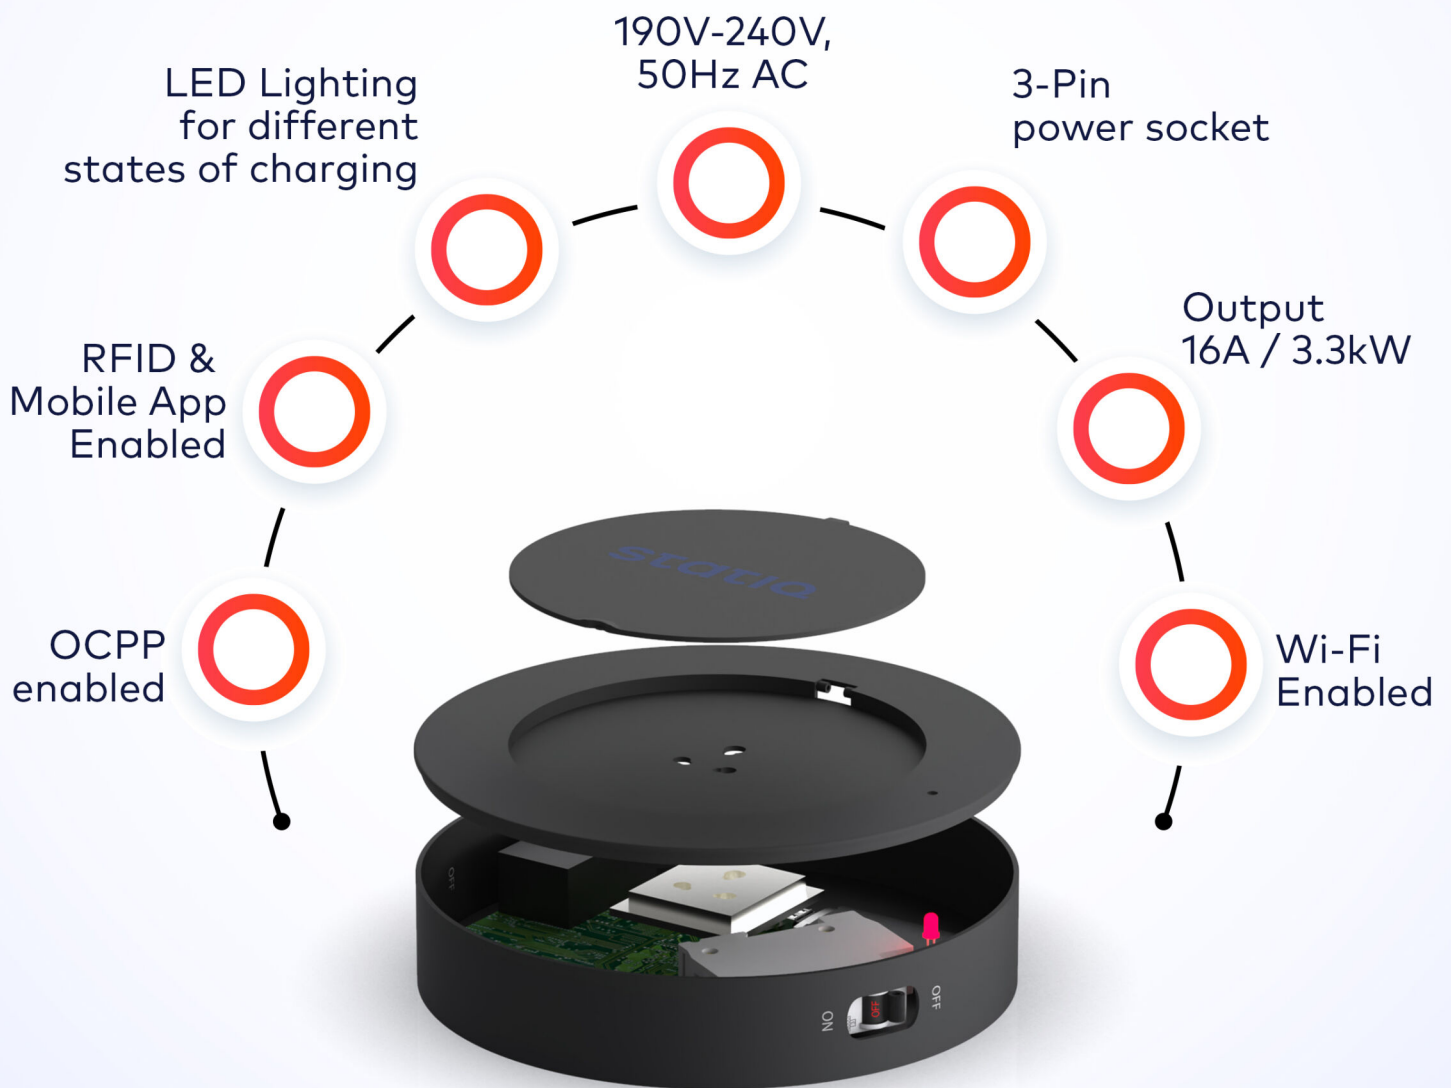

TECHNICAL SPECIFICATION

IP RATING - IP65